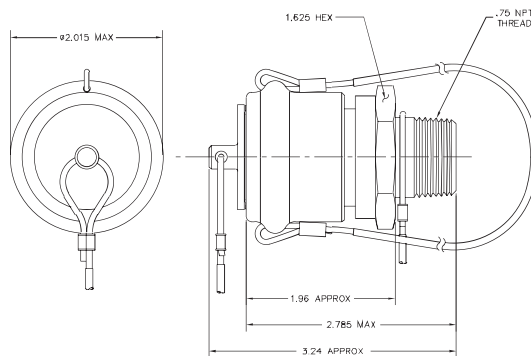

Service Couplings

C3B12 / ON2

Crankcase Receiver and Cap

To order receiver with cap, specify ONC2A

A1804 / P1880

Transmission Receiver and Cap

OS2

Crankcase Nozzle and Plug

To order nozzle with plug (OP12), specify OSP2

Mates with ON2 and ONC2A Receivers

C1807 / P1844

Transmission Nozzle and Plug