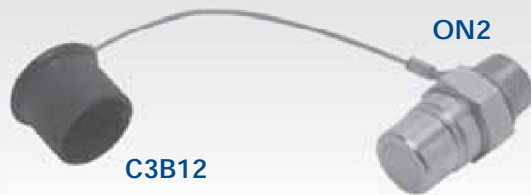

Service Couplings

C3B12 / ON2

Crankcase Receiver and Cap

To order receiver with cap, specify ONC2A

A1804 / P1880

Transmission Receiver and Cap

OS2

Crankcase Nozzle and Plug

To order nozzle with plug (OP12), specify OSP2

Mates with ON2 and ONC2A Receivers

C1807 / P1844

Transmission Nozzle and Plug