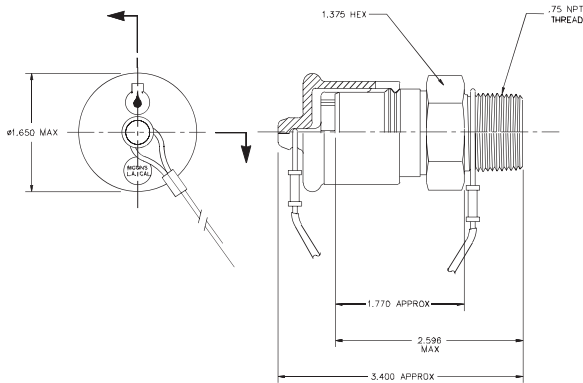

Service Couplings

C3B12 / ON2

Crankcase Receiver and Cap

To order receiver with cap, specify ONC2A

A1804 / P1880

Transmission Receiver and Cap

OS2

Crankcase Nozzle and Plug

To order nozzle with plug (OP12), specify OSP2

Mates with ON2 and ONC2A Receivers

C1807 / P1844

Transmission Nozzle and Plug