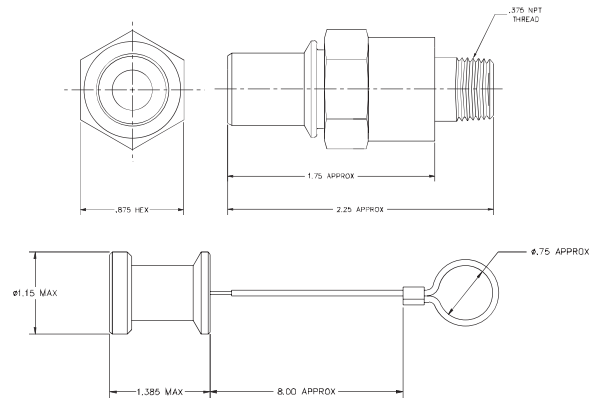

Service Couplings

C3B12 / ON2

Crankcase Receiver and Cap

To order receiver with cap, specify ONC2A

A1804 / P1880

Transmission Receiver and Cap

OS2

Crankcase Nozzle and Plug

To order nozzle with plug (OP12), specify OSP2

Mates with ON2 and ONC2A Receivers

C1807 / P1844

Transmission Nozzle and Plug