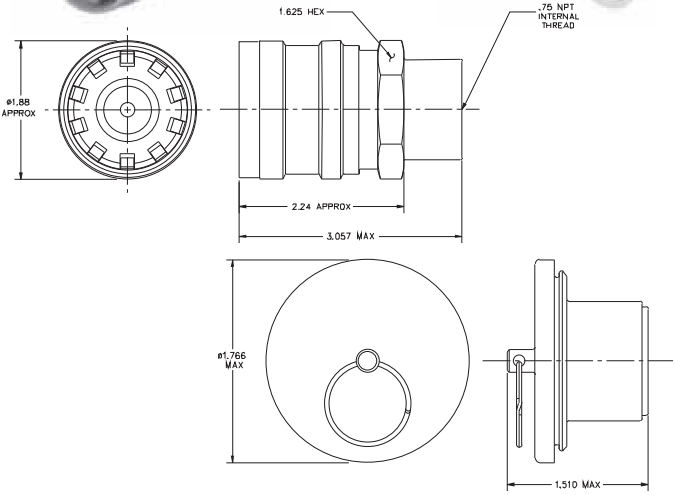

6000B12 / 6009-12

Hydraulic Nozzle and Plug

6000B12

Mates with 6005A12 Receiver

6009-12

EC280B8 / 1209-8

Coolant Nozzle and Plug

EC280B8

Mates with EC285A8 Receiver

1209-8