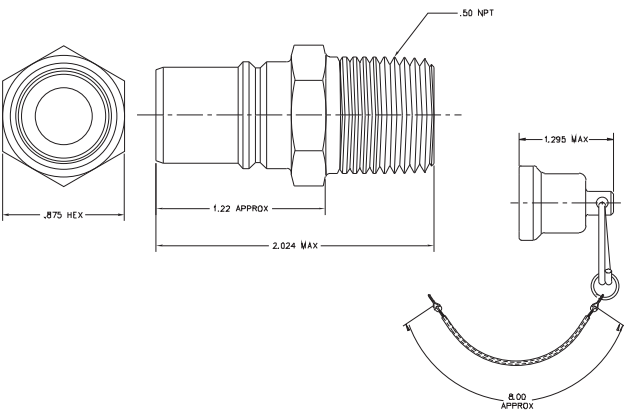

6005A12 / 6008-12

Hydraulic Receiver and Cap

6005A12

6008-12

EC285A8 / 1208-8

Coolant Receiver and Cap

EC285A8

1208-8

6000B12 / 6009-12

Hydraulic Nozzle and Plug

6000B12

Mates with 6005A12 Receiver

6009-12

EC280B8 / 1209-8

Coolant Nozzle and Plug

EC280B8