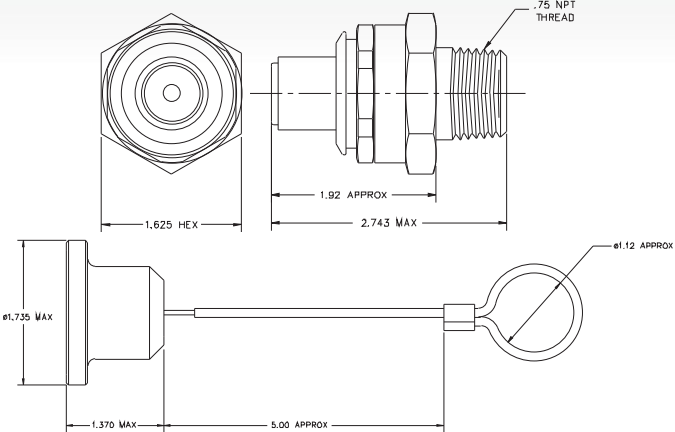

6005A12 / 6008-12

Hydraulic Receiver and Cap

6005A12

6008-12

EC285A8 / 1208-8

Coolant Receiver and Cap

EC285A8

1208-8

6000B12 / 6009-12

Hydraulic Nozzle and Plug

6000B12

Mates with 6005A12 Receiver

6009-12

EC280B8 / 1209-8

Coolant Nozzle and Plug

EC280B8