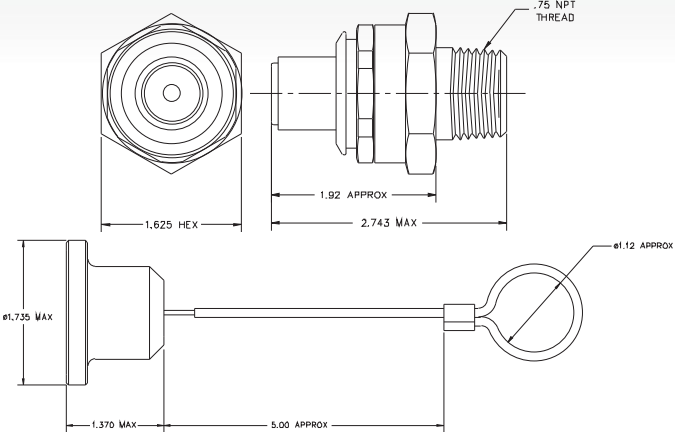

## Hydraulic Receiver and Cap

6005A12

6008-12