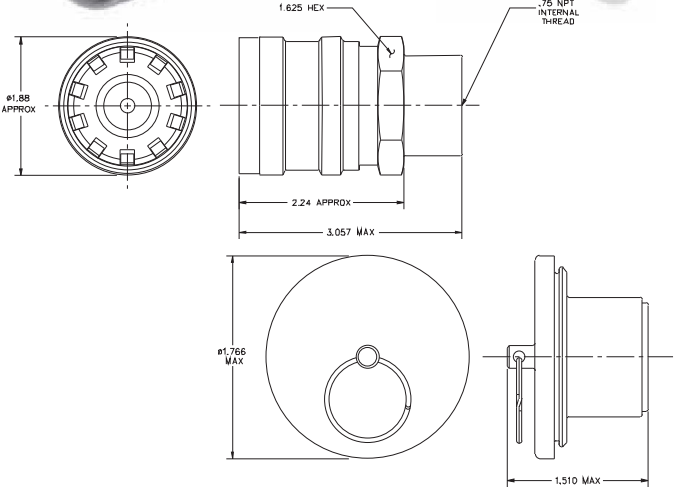

## Hydraulic Nozzle and Plug

6000B12

Mates with 6005A12 Receiver

6009-12