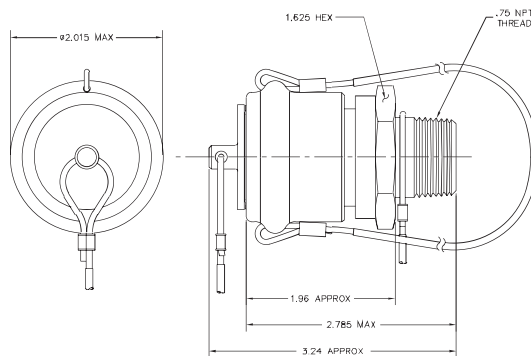

### A1804 / P1880

Transmission Receiver and Cap

### OS2

Crankcase Nozzle and Plug

To order nozzle with plug (OP12), specify OSP2

Mates with ON2 and ONC2A Receivers