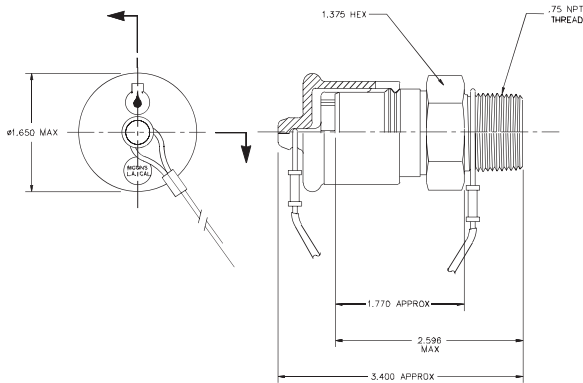

## Service Couplings

### C3B12 / ON2

Crankcase Receiver and Cap

To order receiver with cap, specify ONC2A

### A1804 / P1880

Transmission Receiver and Cap

### C1807 / P1844

Transmission Nozzle and Plug