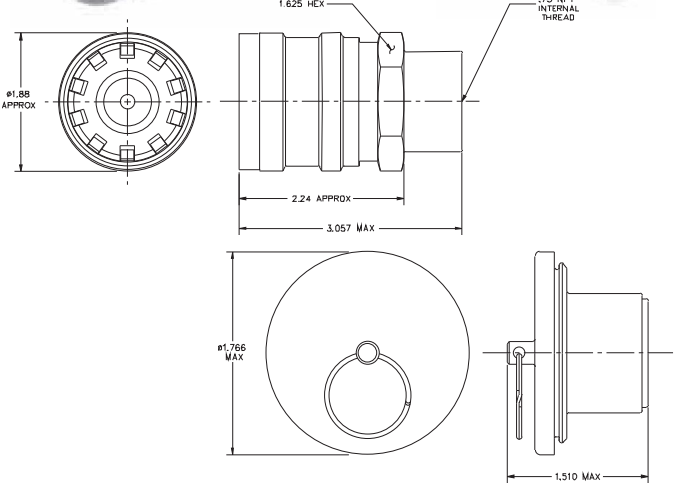

6000B12 / 6009-12

Hydraulic Nozzle and Plug

6000B12

Mates with 6005A12 Receiver

6009-12

EC280B8 / 1209-8

Coolant Nozzle and Plug

EC280B8

Mates with EC285A8 Receiver

1209-8