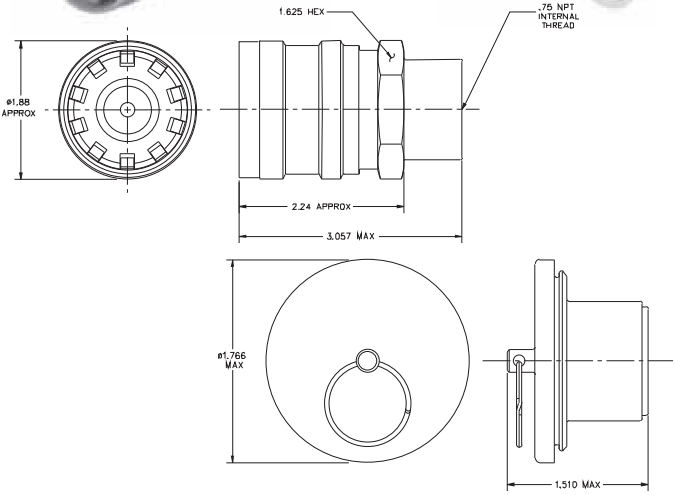

## Hydraulic Nozzle and Plug

6000B12

Mates with 6005A12 Receiver

6009-12