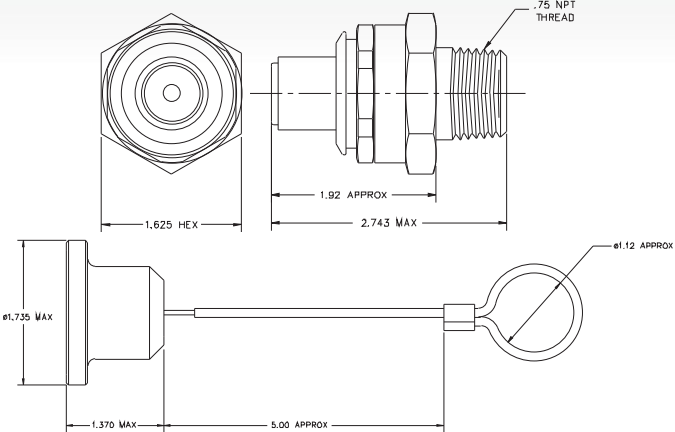

## Hydraulic Receiver and Cap

6005A12

6008-12