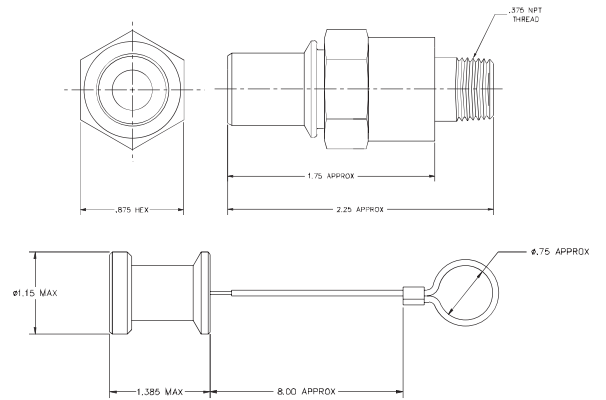

Service Couplings

C3B12 / ON2

Crankcase Receiver and Cap

To order receiver with cap, specify ONC2A

A1804 / P1880

Transmission Receiver and Cap

OS2

Crankcase Nozzle and Plug

To order nozzle with plug (OP12), specify OSP2

Mates with ON2 and ONC2A Receivers

C1807 / P1844

Transmission Nozzle and Plug