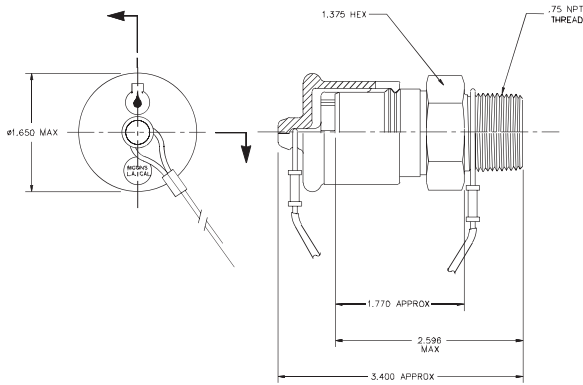

Service Couplings

C3B12 / ON2

Crankcase Receiver and Cap

To order receiver with cap, specify ONC2A

A1804 / P1880

Transmission Receiver and Cap

OS2

Crankcase Nozzle and Plug

To order nozzle with plug (OP12), specify OSP2

Mates with ON2 and ONC2A Receivers

C1807 / P1844

Transmission Nozzle and Plug