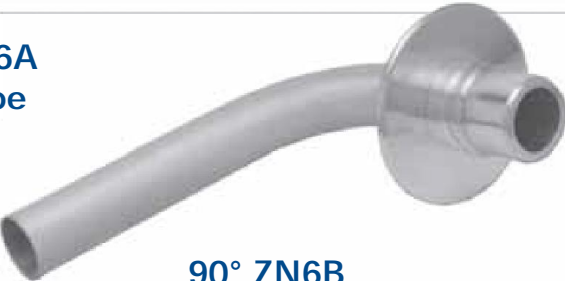

**Straight ZN6A
Adapter Tube**

**90° ZN6B
Adapter Tube**

Bulk Fuel Coupling

ZS5 Nozzle (Mates with ZN2A)

The ZS5 Bulk Transfer Nozzle is designed to mate with the ZN2 receiver. It can be used to drain a fuel tank for servicing, or to transfer fuel from one tank to another. The end fitting is the same 2-inch NPT female fitting as the ZZ9A1.